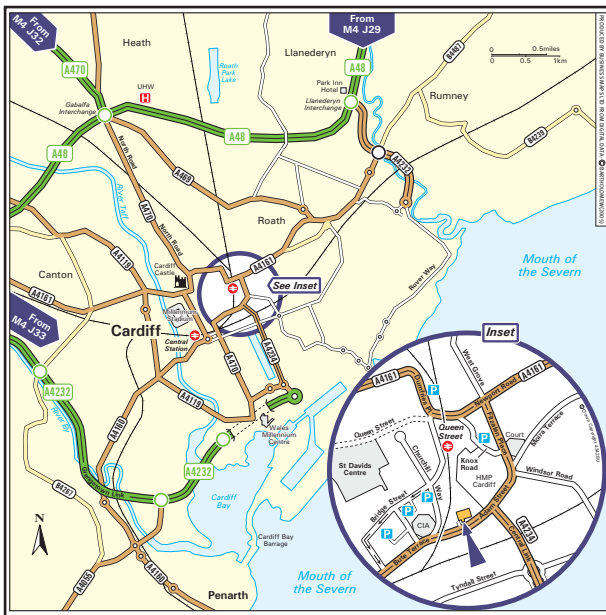

# How to get to ATRium, Cardiff

ATRium can be reached from junctions 29, 32 or 33 of the M4 and is a short distance from Queen Street railway station for mainline services between Swansea and London, and Valley Lines services.

- 1 **ATRium**
  - 2 Tŷ Pont Haearn
  - 3 Knox Road car park
  - 4 Dumfries Place car park
  - 5 Cardiff International Arena (CIA)
  - 6 Queen Street Station
  - 7 Central Station
  - 8 Millennium Stadium
  - 9 Cardiff Castle and Grounds
  - 10 City Hall (Cathays Park)
  - 11 Cambrian Point
  - 12 Capitol Centre
  - 13 Queens Arcade
  - 14 St David's Shopping Centre
  - 15 St David's 2 Development
  - 16 Adam St Car Park
  - 17 The Bakery (opposite Millennium Stadium)
- Railway line